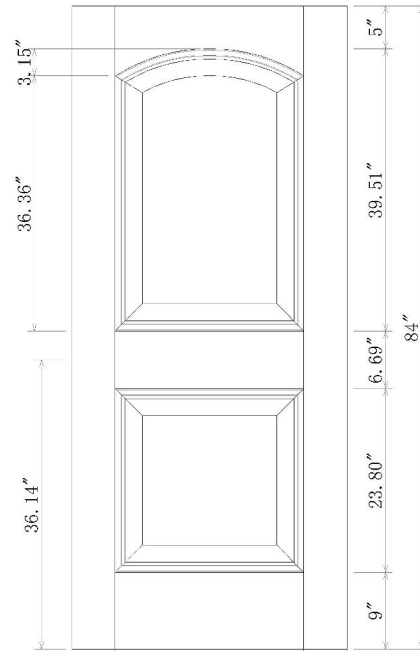

18"	4"	10"	4"
24"	5"	14"	5"
28"	5"	18"	5"
30"	5"	20"	5"
32"	5"	22"	5"
36"	5"	26"	5"
42"	5"	32"	5"

18"	4"	10"	4"
24"	5"	14"	5"
28"	5"	18"	5"
30"	5"	20"	5"
32"	5"	22"	5"
36"	5"	26"	5"
42"	5"	32"	5"

18"	4"	10"	4"
24"	5"	14"	5"
28"	5"	18"	5"
30"	5"	20"	5"
32"	5"	22"	5"
36"	5"	26"	5"
42"	5"	32"	5"

construction

**ETO**  
doors

Dwg No.	<b>MODEL: KA230</b>	Approved By :	
Title		Checked By :	
Note:	UNIT: inch (")	Date	Drawn By :