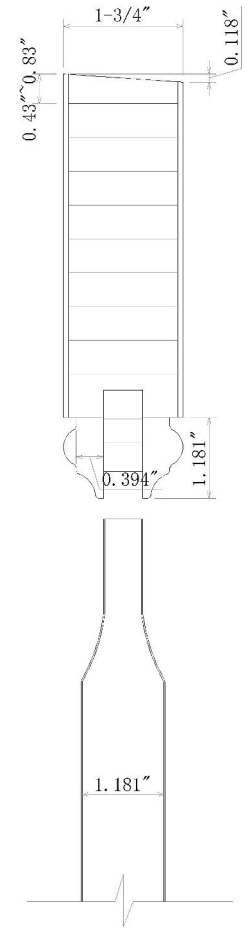

18"	4"	10"	4"
24"	5"	14"	5"
28"	5"	18"	5"
30"	5"	20"	5"
32"	5"	22"	5"
36"	5"	26"	5"
42"	5"	32"	5"

18"	4"	10"	4"
24"	5"	14"	5"
28"	5"	18"	5"
30"	5"	20"	5"
32"	5"	22"	5"
36"	5"	26"	5"
42"	5"	32"	5"

18"	4"	10"	4"
24"	5"	14"	5"
28"	5"	18"	5"
30"	5"	20"	5"
32"	5"	22"	5"
36"	5"	26"	5"
42"	5"	32"	5"

construction

**ETO**  
doors

Dwg No.	<b>MODEL: KA230</b>	Approved By :	
Title		Checked By :	
Note:	UNIT: inch (")	Date	Drawn By :