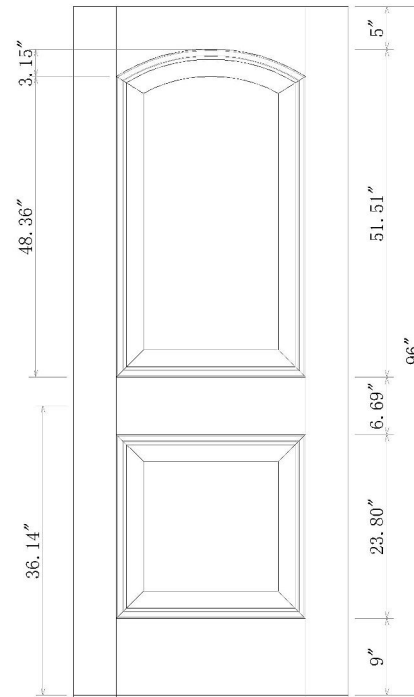

18"	4"	10"	4"
24"	5"	14"	5"
28"	5"	18"	5"
30"	5"	20"	5"
32"	5"	22"	5"
36"	5"	26"	5"
42"	5"	32"	5"

18"	4"	10"	4"
24"	5"	14"	5"
28"	5"	18"	5"
30"	5"	20"	5"
32"	5"	22"	5"
36"	5"	26"	5"
42"	5"	32"	5"

18"	4"	10"	4"
24"	5"	14"	5"
28"	5"	18"	5"
30"	5"	20"	5"
32"	5"	22"	5"
36"	5"	26"	5"
42"	5"	32"	5"

construction

**ETO**  
doors

Dwg No.	<b>MODEL: KA230</b>	Approved By :	
Title		Checked By :	
Note:	UNIT: inch (")	Date	Drawn By :